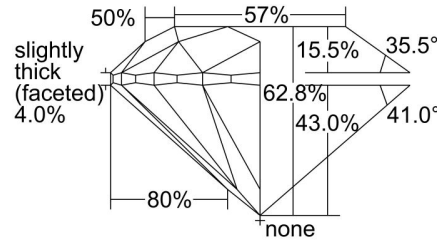

GIA NATURAL DIAMOND GRADING REPORT

November 09, 2021  
 GIA Report Number ..... 2414137776  
 Shape and Cutting Style ..... Round Brilliant  
 Measurements ..... 6.53 - 6.57 x 4.11 mm

GRADING RESULTS

Carat Weight ..... 1.10 carat  
 Color Grade ..... G  
 Clarity Grade ..... SI2  
 Cut Grade ..... Excellent

PROPORTIONS

Profile to actual proportions

CLARITY CHARACTERISTICS

KEY TO SYMBOLS\*

- Crystal
- ~ Feather
- ∖ Needle
- ∩ Indented Natural

\* Red symbols denote internal characteristics (inclusions). Green or black symbols denote external characteristics (blemishes). Diagram is an approximate representation of the diamond, and symbols shown indicate type, position, and approximate size of clarity characteristics. All clarity characteristics may not be shown. Details of finish are not shown.