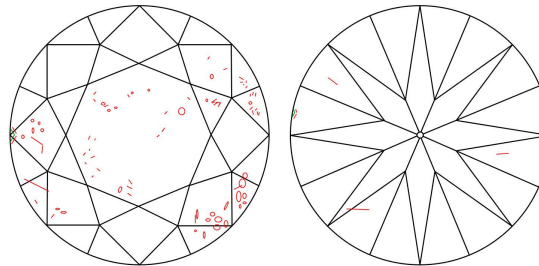

GIA NATURAL DIAMOND GRADING REPORT

November 09, 2021  
 GIA Report Number ..... 2414137776  
 Shape and Cutting Style ..... Round Brilliant  
 Measurements ..... 6.53 - 6.57 x 4.11 mm

GRADING RESULTS

Carat Weight ..... 1.10 carat  
 Color Grade ..... G  
 Clarity Grade ..... SI2  
 Cut Grade ..... Excellent

PROPORTIONS

Profile to actual proportions

CLARITY CHARACTERISTICS

KEY TO SYMBOLS\*

- Crystal
- ~ Feather
- ∖ Needle
- ∩ Indented Natural

\* Red symbols denote internal characteristics (inclusions). Green or black symbols denote external characteristics (blemishes). Diagram is an approximate representation of the diamond, and symbols shown indicate type, position, and approximate size of clarity characteristics. All clarity characteristics may not be shown. Details of finish are not shown.