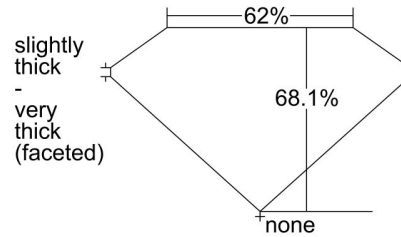

GIA NATURAL DIAMOND GRADING REPORT

November 16, 2021

GIA Report Number 2225141917

Shape and Cutting Style Cushion Modified Brilliant

Measurements 6.15 x 5.25 x 3.57 mm

GRADING RESULTS

Carat Weight 1.01 carat

Color Grade E

Clarity Grade VS1

ADDITIONAL GRADING INFORMATION

Polish Excellent

Symmetry Very Good

Fluorescence Faint

Inscription(s): GIA 2225141917

PROPORTIONS

Profile not to actual proportions

CLARITY CHARACTERISTICS

KEY TO SYMBOLS*

- Feather
- Cloud
- Natural

* Red symbols denote internal characteristics (inclusions). Green or black symbols denote external characteristics (blemishes). Diagram is an approximate representation of the diamond, and symbols shown indicate type, position, and approximate size of clarity characteristics. All clarity characteristics may not be shown. Details of finish are not shown.