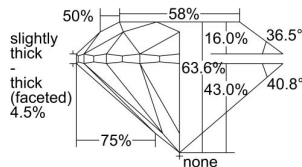

GIA®

FACSIMILE

GIA REPORT 1405205545

Verify this report at GIA.edu

GIA NATURAL DIAMOND DOSSIER®

September 06, 2021
GIA Report Number 1405205545
Shape and Cutting Style ..... Round Brilliant
Measurements ..... 6.07 - 6.10 x 3.87 mm

GRADING RESULTS

Carat Weight ..... 0.91 carat
Color Grade ..... G
Clarity Grade S11
Cut Grade ..... Very Good

ADDITIONAL GRADING INFORMATION

Polish ..... Excellent
Symmetry ..... Excellent
Fluorescence ..... None
Clarity Characteristics ..... Cloud, Crystal, Feather
Inscription(s): GIA 1405205545

PROPORTIONS

Profile to actual proportions

GRADING SCALES

GIA
COLOR
SCALE

COLOREDNESS	D
	E
	F
	G
	H
	I
	J
NEAR COLORLESS	K
	L
FAIN	M
	N
	O
	P
VERY LIGHT	Q
	R
	S
	T
	U
	V
LIGHT	W
	X
	Y
	Z

GIA
CLARITY
SCALE

VERY VERY SLIGHTLY INCLUDED	FLAWLESS
	INTERNALLY FLAWLESS
VERY SLIGHTLY INCLUDED	VVS₁
	VVS₂
SLIGHTLY INCLUDED	VS₁
	VS₂
INCLUDED	S1₁
	S1₂
	I₁
	I₂
	I₃

GIA
CUT
SCALE

EXCELLENT
VERY GOOD
GOOD
FAIR
POOR