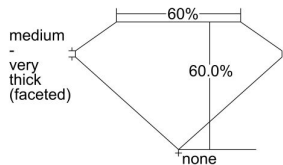

GIA®

FACSIMILE

GIA REPORT 5383061926

Verify this report at GIA.edu

GIA NATURAL DIAMOND DOSSIER®

April 23, 2021
GIA Report Number 5383061926
Shape and Cutting Style ..... Marquise Brilliant
Measurements ..... 8.74 x 4.11 x 2.46 mm

GRADING RESULTS

Carat Weight ..... 0.50 carat
Color Grade ..... F
Clarity Grade VS1

ADDITIONAL GRADING INFORMATION

Polish ..... Excellent
Symmetry ..... Good
Fluorescence ..... None
Clarity Characteristics..... Crystal, Needle, Cloud, Pinpoint
Inscription(s): GIA 5383061926

PROPORTIONS

Profile not to actual proportions

GRADING SCALES

GIA COLOR SCALE		GIA CLARITY SCALE			
COLORLESS	D	VERY VERY SLIGHTLY INCLUDED	FLAWLESS		
	E		INTERNALLY FLAWLESS		
	F	VERY SLIGHTLY INCLUDED	VVS₁		
	G		VVS₂		
	H		VS₁		
	NEAR COLORLESS	I	SLIGHTLY INCLUDED	VS₂	
		J		SI₁	
		FAINT	K	INCLUDED	SI₂
			L		I₁
			M		I₂
VERT LIGHT	N	INCLUDED	I₃		
	O				
	P				
	Q				
	R				
LIGHT	S				
	T				
	U				
	V				
	W				
X					
Y					
Z