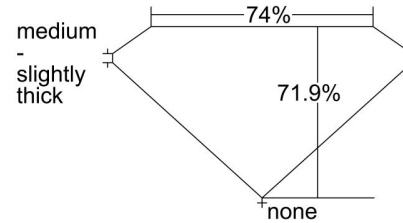

GIA NATURAL DIAMOND GRADING REPORT

November 18, 2021

GIA Report Number 5413285275

Shape and Cutting Style Square Modified Brilliant

Measurements 5.96 x 5.69 x 4.10 mm

GRADING RESULTS

Carat Weight 1.09 carat

Color Grade G

Clarity Grade VS1

ADDITIONAL GRADING INFORMATION

Polish Very Good

Symmetry Very Good

Fluorescence None

Inscription(s): GIA 5413285275

Comments: Additional clouds, pinpoints and surface graining are not shown.

PROPORTIONS

Profile not to actual proportions

CLARITY CHARACTERISTICS

KEY TO SYMBOLS*

-  Cloud
-  Feather
-  Needle
-  Natural
-  Extra Facet

* Red symbols denote internal characteristics (inclusions). Green or black symbols denote external characteristics (blemishes). Diagram is an approximate representation of the diamond, and symbols shown indicate type, position, and approximate size of clarity characteristics. All clarity characteristics may not be shown. Details of finish are not shown.