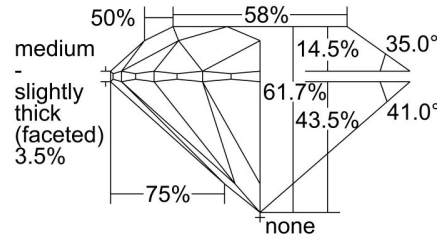

GIA NATURAL DIAMOND ORIGIN REPORT

June 11, 2021

GIA Report Number 6385765357

Shape and Cutting Style ..... Round Brilliant

Measurements ..... 6.40 - 6.43 x 3.96 mm

GRADING RESULTS

Carat Weight ..... 1.00 carat

Color Grade ..... H

Clarity Grade SI2

Cut Grade ..... Excellent

ADDITIONAL GRADING INFORMATION

Polish ..... Excellent

Symmetry ..... Excellent

Fluorescence ..... None

Inscription(s): GIA 6385765357

Comments: Additional clouds, pinpoints and surface graining are not shown.

ORIGIN RESULTS

Country of Origin ◊ This diamond producer aggregates its rough from: Botswana, Namibia, Canada, and South Africa

PROPORTIONS

Profile to actual proportions