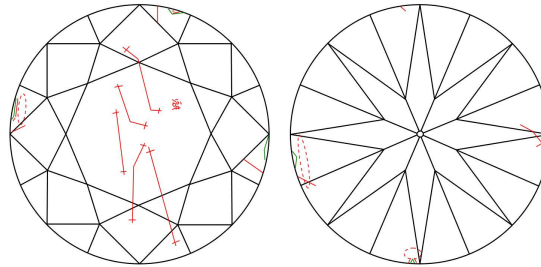

GIA NATURAL DIAMOND GRADING REPORT

September 07, 2021

GIA Report Number 7401278807

Shape and Cutting Style Round Brilliant

Measurements 8.80 - 8.87 x 5.49 mm

GRADING RESULTS

Carat Weight 2.70 carat

Color Grade F

Clarity Grade SI2

Cut Grade Excellent

ADDITIONAL GRADING INFORMATION

Polish Excellent

Symmetry Excellent

Fluorescence None

Inscription(s): GIA 7401278807

Comments: Additional twinning wisps, additional clouds, pinpoints and surface graining are not shown.

PROPORTIONS

Profile to actual proportions

CLARITY CHARACTERISTICS

KEY TO SYMBOLS*

- Twinning Wisp
- Feather
- Cloud
- Crystal
- Cavity
- Indented Natural
- Needle
- Natural

* Red symbols denote internal characteristics (inclusions). Green or black symbols denote external characteristics (blemishes). Diagram is an approximate representation of the diamond, and symbols shown indicate type, position, and approximate size of clarity characteristics. All clarity characteristics may not be shown. Details of finish are not shown.