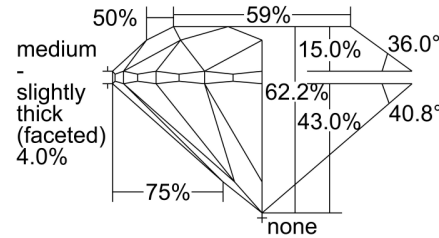

GIA NATURAL DIAMOND GRADING REPORT

September 07, 2021

GIA Report Number 7401278807

Shape and Cutting Style Round Brilliant

Measurements 8.80 - 8.87 x 5.49 mm

GRADING RESULTS

Carat Weight 2.70 carat

Color Grade F

Clarity Grade SI2

Cut Grade Excellent

ADDITIONAL GRADING INFORMATION

Polish Excellent

Symmetry Excellent

Fluorescence None

Inscription(s): GIA 7401278807

Comments: Additional twinning wisps, additional clouds, pinpoints and surface graining are not shown.

PROPORTIONS

Profile to actual proportions

CLARITY CHARACTERISTICS

KEY TO SYMBOLS*

- Twinning Wisp
- Feather
- Cloud
- Crystal
- Cavity
- Indented Natural
- Needle
- Natural

* Red symbols denote internal characteristics (inclusions). Green or black symbols denote external characteristics (blemishes). Diagram is an approximate representation of the diamond, and symbols shown indicate type, position, and approximate size of clarity characteristics. All clarity characteristics may not be shown. Details of finish are not shown.