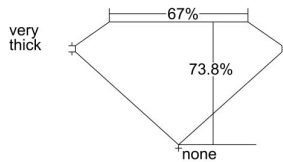

GIA®

FACSIMILE

GIA REPORT 5413781141

Verify this report at GIA.edu

GIA NATURAL DIAMOND DOSSIER®

January 02, 2022
GIA Report Number 5413781141
Shape and Cutting Style ..... Square Emerald Cut
Measurements ..... 4.71 x 4.65 x 3.43 mm

GRADING RESULTS

Carat Weight ..... 0.71 carat
Color Grade ..... H
Clarity Grade VS1

ADDITIONAL GRADING INFORMATION

Polish ..... Very Good
Symmetry ..... Very Good
Fluorescence ..... Faint
Clarity Characteristics ..... Crystal
Inscription(s): GIA 5413781141

PROPORTIONS

Profile not to actual proportions

GRADING SCALES

GIA COLOR SCALE		GIA CLARITY SCALE			
COLORLESS	D	VERY VERY SLIGHTLY INCLUDED	FLAWLESS		
	E		INTERNALLY FLAWLESS		
	F	VERY SLIGHTLY INCLUDED	VVS₁		
	G		VVS₂		
	H		VS₁		
	NEAR COLORLESS	I	SLIGHTLY INCLUDED	VS₂	
		J		SI₁	
		FAINT	K	INCLUDED	SI₂
			L		I₁
			M		I₂
VERY LIGHT	N	LIGHT	I₃		
	O				
	P				
	Q				
	R