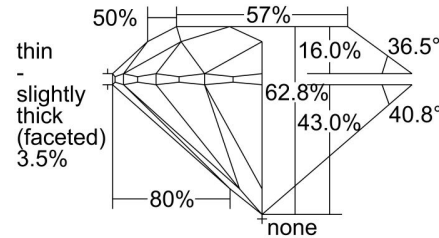

GIA NATURAL DIAMOND GRADING REPORT

August 10, 2021

GIA Report Number 6395845686

Shape and Cutting Style Round Brilliant

Measurements 7.40 - 7.45 x 4.66 mm

GRADING RESULTS

Carat Weight 1.60 carat

Color Grade F

Clarity Grade VS2

Cut Grade Excellent

ADDITIONAL GRADING INFORMATION

Polish Excellent

Symmetry Excellent

Fluorescence None

Inscription(s): GIA 6395845686

Comments: Additional clouds are not shown. Pinpoints are not shown.

PROPORTIONS

Profile to actual proportions

CLARITY CHARACTERISTICS

KEY TO SYMBOLS*

- Crystal
- ⊗ Cloud
- ~ Feather
- △ Natural

* Red symbols denote internal characteristics (inclusions). Green or black symbols denote external characteristics (blemishes). Diagram is an approximate representation of the diamond, and symbols shown indicate type, position, and approximate size of clarity characteristics. All clarity characteristics may not be shown. Details of finish are not shown.