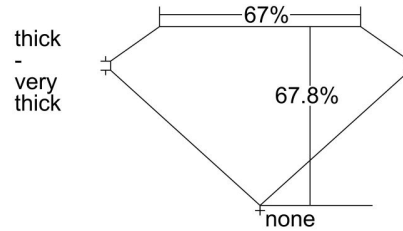

GIA NATURAL DIAMOND GRADING REPORT

August 18, 2021  
 GIA Report Number ..... 2211947469  
 Shape and Cutting Style ..... Emerald Cut  
 Measurements ..... 8.88 x 6.53 x 4.43 mm

GRADING RESULTS

Carat Weight ..... 2.51 carat  
 Color Grade ..... I  
 Clarity Grade ..... VS2

ADDITIONAL GRADING INFORMATION

Polish ..... Excellent  
 Symmetry ..... Excellent  
 Fluorescence ..... Faint  
 Inscription(s): GIA 2211947469  
 Comments: Pinpoints are not shown.

PROPORTIONS

Profile not to actual proportions

CLARITY CHARACTERISTICS

KEY TO SYMBOLS\*

- Crystal
- ~ Feather
- ☉ Cloud
- \\ Needle

\* Red symbols denote internal characteristics (inclusions). Green or black symbols denote external characteristics (blemishes). Diagram is an approximate representation of the diamond, and symbols shown indicate type, position, and approximate size of clarity characteristics. All clarity characteristics may not be shown. Details of finish are not shown.