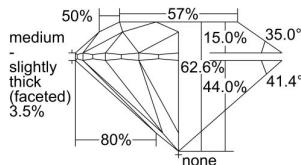

GIA®

FACSIMILE

GIA REPORT 1373379273

Verify this report at GIA.edu

GIA NATURAL DIAMOND DOSSIER®

January 25, 2021
GIA Report Number 1373379273
Shape and Cutting Style ..... Round Brilliant
Measurements ..... 6.03 - 6.06 x 3.78 mm

GRADING RESULTS

Carat Weight ..... 0.85 carat
Color Grade ..... G
Clarity Grade VS2
Cut Grade ..... Excellent

ADDITIONAL GRADING INFORMATION

Polish ..... Excellent
Symmetry ..... Excellent
Fluorescence ..... None
Clarity Characteristics ..... Feather
Inscription(s): GIA 1373379273

PROPORTIONS

Profile to actual proportions

GRADING SCALES

GIA COLOR SCALE	GIA CLARITY SCALE	GIA CUT SCALE	
D	FLAWLESS	EXCELLENT	
E	INTERNALLY FLAWLESS		
F		VVS₁	VERY GOOD
G	VVS₂		
H	VS₁	GOOD	
I	VS₂		
J	SI₁	FAIR	
K	SI₂		
L	I₁	POOR	
M	I₂		
N	I₃		
O			
P			
Q			
R			
S			
T			
U			
V			
W			
X			
Y			
Z