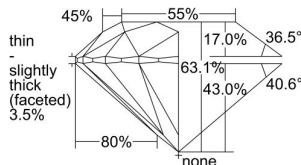

GIA®

FACSIMILE

GIA REPORT 6412529314

Verify this report at gia.edu

GIA NATURAL DIAMOND DOSSIER®

December 07, 2021
GIA Report Number 6412529314
Shape and Cutting Style ..... Round Brilliant
Measurements ..... 5.32 - 5.39 x 3.38 mm

GRADING RESULTS

Carat Weight ..... 0.60 carat
Color Grade I
Clarity Grade S11
Cut Grade ..... Excellent

ADDITIONAL GRADING INFORMATION

Polish ..... Excellent
Symmetry ..... Very Good
Fluorescence ..... Strong Blue
Clarity Characteristics ..... Crystal
Inscription(s): GIA 6412529314

PROPORTIONS

Profile to actual proportions

GRADING SCALES

GIA COLOR SCALE

COLORESS	D
	E
	F
	G
	H
	I
	J
NEAR COLORESS	K
	L
FANIT	M
	N
	O
	P
	R
	S
	T
	U
	V
	W
	X
	Y
LIGHT	Z

GIA CLARITY SCALE

VERY VERY SLIGHTLY INCLUDED	FLAWLESS
	INTERNALLY FLAWLESS
VERY SLIGHTLY INCLUDED	VVS₁
	VVS₂
SLIGHTLY INCLUDED	VS₁
	VS₂
INCLUDED	S1₁
	S1₂
	I₁
	I₂
	I₃

GIA CUT SCALE

EXCELLENT
VERY GOOD
GOOD
FAIR
POOR