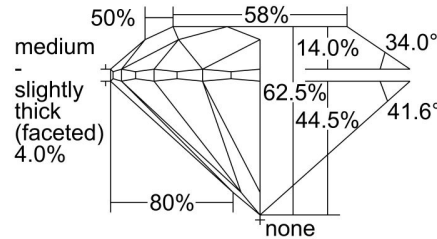

**GIA NATURAL DIAMOND GRADING REPORT**

November 10, 2021  
 GIA Report Number ..... 2417123860  
 Shape and Cutting Style ..... Round Brilliant  
 Measurements ..... 8.27 - 8.34 x 5.19 mm

**GRADING RESULTS**

Carat Weight ..... 2.20 carat  
 Color Grade ..... E  
 Clarity Grade ..... VS2  
 Cut Grade ..... Excellent

**ADDITIONAL GRADING INFORMATION**

Polish ..... Excellent  
 Symmetry ..... Excellent  
 Fluorescence ..... None  
 Inscription(s): GIA 2417123860

**Comments:** Clouds are not shown. Pinpoints are not shown.

**PROPORTIONS**

Profile to actual proportions

**CLARITY CHARACTERISTICS**

**KEY TO SYMBOLS\***

- Crystal
- ~ Feather
- \\ Needle

\* Red symbols denote internal characteristics (inclusions). Green or black symbols denote external characteristics (blemishes). Diagram is an approximate representation of the diamond, and symbols shown indicate type, position, and approximate size of clarity characteristics. All clarity characteristics may not be shown. Details of finish are not shown.