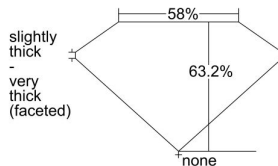

GIA®

FACSIMILE

GIA REPORT 5403471721

Verify this report at GIA.edu

GIA NATURAL DIAMOND DOSSIER®

October 18, 2021
GIA Report Number 5403471721
Shape and Cutting Style ..... Oval Brilliant
Measurements ..... 6.65 x 4.97 x 3.14 mm

GRADING RESULTS

Carat Weight ..... 0.70 carat
Color Grade ..... G
Clarity Grade SI1

ADDITIONAL GRADING INFORMATION

Polish ..... Excellent
Symmetry ..... Good
Fluorescence ..... None
Clarity Characteristics ..... Cloud, Crystal
Inscription(s): GIA 5403471721

PROPORTIONS

Profile not to actual proportions

GRADING SCALES

GIA COLOR SCALE		GIA CLARITY SCALE	
COLORLESS	D	VERY VERY SLIGHTLY INCLUDED	FLAWLESS
	E		INTERNALLY FLAWLESS
	F		VVS₁
	G		VVS₂
	H		VS₁
	I		VS₂
	J		SI₁
	K		SI₂
	L		I₁
	M		I₂
NEAR COLORLESS	N	SLIGHTLY INCLUDED	I₃
	O		
	P		
	Q		
FAINT	R	INCLUDED	
	S		
	T		
	U		
	V		
	W		
	X		
	Y		
LIGHT	Z