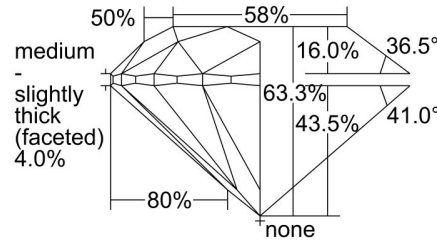

GIA NATURAL DIAMOND GRADING REPORT

September 14, 2021

GIA Report Number 2407383220

Shape and Cutting Style Round Brilliant

Measurements 6.88 - 6.93 x 4.37 mm

GRADING RESULTS

Carat Weight 1.30 carat

Color Grade G

Clarity Grade VVS2

Cut Grade Very Good

ADDITIONAL GRADING INFORMATION

Polish Excellent

Symmetry Excellent

Fluorescence None

Inscription(s): GIA 2407383220

PROPORTIONS

Profile to actual proportions

CLARITY CHARACTERISTICS

KEY TO SYMBOLS*

- Cloud
- Natural
- Needle
- Feather
- Indented Natural

* Red symbols denote internal characteristics (inclusions). Green or black symbols denote external characteristics (blemishes). Diagram is an approximate representation of the diamond, and symbols shown indicate type, position, and approximate size of clarity characteristics. All clarity characteristics may not be shown. Details of finish are not shown.