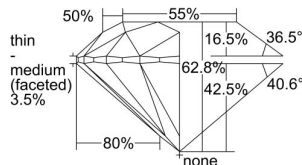

GIA®

FACSIMILE

GIA REPORT

1408741276

Verify this report at GIA.edu

GIA NATURAL DIAMOND DOSSIER®

October 08, 2021
GIA Report Number **1408741276**
Shape and Cutting Style ..... **Round Brilliant**
Measurements ..... **5.62 - 5.67 x 3.55 mm**

GRADING RESULTS

Carat Weight ..... **0.70 carat**
Color Grade ..... **G**
Clarity Grade **S12**
Cut Grade ..... **Excellent**

ADDITIONAL GRADING INFORMATION

Polish ..... **Excellent**
Symmetry ..... **Excellent**
Fluorescence ..... **Faint**
Clarity Characteristics ..... **Crystal, Cloud**
Inscription(s): **GIA 1408741276**

PROPORTIONS

Profile to actual proportions

GRADING SCALES

GIA COLOR SCALE	GIA CLARITY SCALE	GIA CUT SCALE	
D	FLAWLESS	EXCELLENT	
E	INTERNALLY FLAWLESS		
F		VVS₁	VERY GOOD
G	VVS₂		
H	VS₁	GOOD	
I	VS₂		
J	S1₁	FAIR	
K	S1₂		
L	I₁	POOR	
M	I₂		
N	I₃		
O			
P			
Q			
R			
S			
T			
U			
V			
W			
X			
Y			
Z