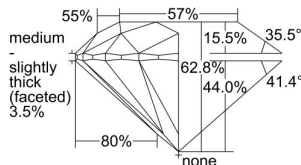

GIA®

FACSIMILE

GIA REPORT 5202755633

Verify this report at GIA.edu

GIA NATURAL DIAMOND DOSSIER®

November 27, 2019
GIA Report Number 5202755633
Shape and Cutting Style ..... Round Brilliant
Measurements ..... 5.93 - 5.95 x 3.73 mm

GRADING RESULTS

Carat Weight ..... 0.80 carat
Color Grade ..... H
Clarity Grade VS2
Cut Grade ..... Excellent

ADDITIONAL GRADING INFORMATION

Polish ..... Excellent
Symmetry ..... Excellent
Fluorescence ..... Very Strong Blue
Clarity Characteristics..... Cloud, Crystal, Feather
Inspection(s): GIA 5202755633

PROPORTIONS

Profile to actual proportions

GRADING SCALES

GIA COLOR SCALE	GIA CLARITY SCALE	GIA CUT SCALE	
D	FLAWLESS	EXCELLENT	
E	INTERNALLY FLAWLESS		
F		VVS₁	VERY GOOD
G	VVS₂		
H	VS₁	GOOD	
I	VS₂		
J	SI₁	FAIR	
K	SI₂		
L	I₁	POOR	
M	I₂		
N	I₃		
O			
P			
Q			
R			
S			
T			
U			
V			
W			
X			
Y			
Z