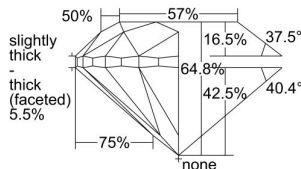

GIA®

FACSIMILE

GIA REPORT 6402980140

Verify this report at GIA.edu

GIA NATURAL DIAMOND DOSSIER®

October 25, 2021
GIA Report Number **6402980140**
Shape and Cutting Style ..... **Round Brilliant**
Measurements ..... **5.95 - 6.03 x 3.88 mm**

GRADING RESULTS

Carat Weight ..... **0.90 carat**
Color Grade ..... **M**
Clarity Grade **S11**
Cut Grade ..... **Very Good**

ADDITIONAL GRADING INFORMATION

Polish ..... **Excellent**
Symmetry ..... **Very Good**
Fluorescence ..... **Faint**
Clarity Characteristics..... **Cloud, Crystal**
Inscription(s): **GIA 6402980140**

PROPORTIONS

Profile to actual proportions

GRADING SCALES

GIA COLOR SCALE	GIA CLARITY SCALE	GIA CUT SCALE	
D	FLAWLESS	EXCELLENT	
E	INTERNALLY FLAWLESS		
F		VVS₁	VERY GOOD
G	VVS₂		
H	VS₁	GOOD	
I	VS₂		
J	S1₁	FAIR	
K	S1₂		
L	I₁	POOR	
M	I₂		
N	I₃		
O			
P			
Q			
R			
S			
T			
U			
V			
W			
X			
Y			
Z