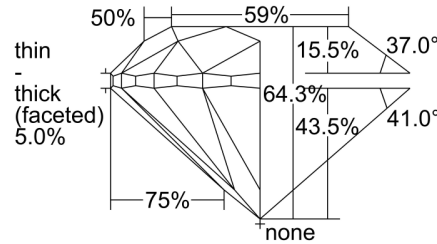

GIA NATURAL DIAMOND GRADING REPORT

August 20, 2021
 GIA Report Number 1405007600
 Shape and Cutting Style Round Brilliant
 Measurements 7.43 - 7.47 x 4.79 mm

GRADING RESULTS

Carat Weight 1.70 carat
 Color Grade K
 Clarity Grade SI2
 Cut Grade Very Good

PROPORTIONS

Profile to actual proportions

CLARITY CHARACTERISTICS

KEY TO SYMBOLS*

- Twinning Wisp
- Crystal
- Cloud
- Feather
- Cavity
- Needle
- Indented Natural

* Red symbols denote internal characteristics (inclusions). Green or black symbols denote external characteristics (blemishes). Diagram is an approximate representation of the diamond, and symbols shown indicate type, position, and approximate size of clarity characteristics. All clarity characteristics may not be shown. Details of finish are not shown.