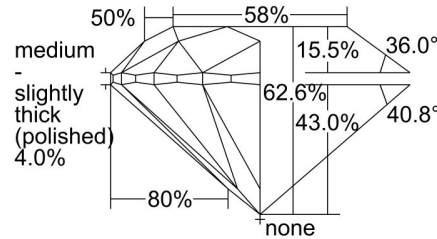

**GIA NATURAL DIAMOND GRADING REPORT**

September 02, 2021

GIA Report Number ..... 2407163853

Shape and Cutting Style ..... Round Brilliant

Measurements ..... 7.08 - 7.12 x 4.45 mm

**GRADING RESULTS**

Carat Weight ..... 1.40 carat

**Comments:** Clouds are not shown. Pinpoints are not shown.

**PROPORTIONS**

Profile to actual proportions

**CLARITY CHARACTERISTICS**

**KEY TO SYMBOLS\***

-  Feather
-  Crystal
-  Needle

\* Red symbols denote internal characteristics (inclusions). Green or black symbols denote external characteristics (blemishes). Diagram is an approximate representation of the diamond, and symbols shown indicate type, position, and approximate size of clarity characteristics. All clarity characteristics may not be shown. Details of finish are not shown.