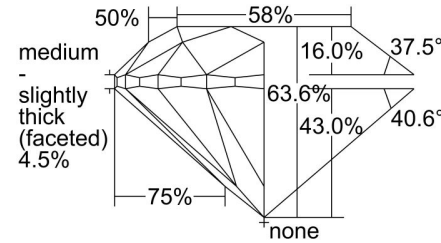

**GIA NATURAL DIAMOND GRADING REPORT**

 June 30, 2021  
 GIA Report Number ..... 2397241258  
 Shape and Cutting Style ..... Round Brilliant  
 Measurements ..... 7.14 - 7.23 x 4.58 mm

**GRADING RESULTS**

 Carat Weight ..... 1.51 carat  
 Color Grade ..... J  
 Clarity Grade ..... SI1  
 Cut Grade ..... Very Good

**ADDITIONAL GRADING INFORMATION**

 Polish ..... Very Good  
 Symmetry ..... Very Good  
 Fluorescence ..... Faint  
 Inscription(s): GIA 2397241258  
**Comments:** Pinpoints are not shown.

**PROPORTIONS**

Profile to actual proportions

**CLARITY CHARACTERISTICS**

**KEY TO SYMBOLS\***

- Crystal
- ◡ Indented Natural
- ∩ Feather
- △ Natural
- ☉ Cloud
- ∖ Needle

\* Red symbols denote internal characteristics (inclusions). Green or black symbols denote external characteristics (blemishes). Diagram is an approximate representation of the diamond, and symbols shown indicate type, position, and approximate size of clarity characteristics. All clarity characteristics may not be shown. Details of finish are not shown.