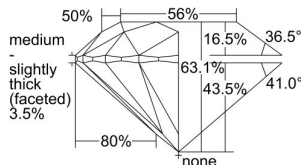

GIA®

FACSIMILE

GIA REPORT

7376927188

Verify this report at GIA.edu

GIA NATURAL DIAMOND DOSSIER®

May 07, 2021
GIA Report Number **7376927188**
Shape and Cutting Style ..... **Round Brilliant**
Measurements ..... **5.89 - 5.92 x 3.73 mm**

GRADING RESULTS

Carat Weight ..... **0.80 carat**
Color Grade ..... **G**
Clarity Grade **S12**
Cut Grade ..... **Excellent**

ADDITIONAL GRADING INFORMATION

Polish ..... **Excellent**
Symmetry ..... **Excellent**
Fluorescence ..... **None**
Clarity Characteristics..... **Cloud, Crystal, Feather**
Inscription(s): **GIA 7376927188**

PROPORTIONS

Profile to actual proportions

GRADING SCALES

GIA COLOR SCALE	GIA CLARITY SCALE	GIA CUT SCALE	
D	FLAWLESS	EXCELLENT	
E	INTERNALLY FLAWLESS		
F		VVS₁	VERY GOOD
G	VVS₂		
H	VS₁	GOOD	
I	VS₂		
J	S1₁	FAIR	
K	S1₂		
L	I₁	POOR	
M	I₂		
N	I₃		
O			
P			
Q			
R			
S			
T			
U			
V			
W			
X			
Y			
Z