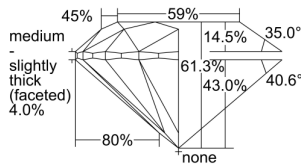

GIA®

FACSIMILE

GIA REPORT 6402719183

Verify this report at GIA.edu

GIA NATURAL DIAMOND DOSSIER®

October 06, 2021
GIA Report Number **6402719183**
Shape and Cutting Style ..... **Round Brilliant**
Measurements ..... **4.70 - 4.72 x 2.89 mm**

GRADING RESULTS

Carat Weight ..... **0.40 carat**
Color Grade ..... **J**
Clarity Grade **S11**
Cut Grade ..... **Excellent**

ADDITIONAL GRADING INFORMATION

Polish ..... **Very Good**
Symmetry ..... **Excellent**
Fluorescence ..... **Medium Blue**
Clarity Characteristics..... **Feather, Crystal, Cavity**
Inscription(s): **GIA 6402719183**

PROPORTIONS

Profile to actual proportions

GRADING SCALES

GIA COLOR SCALE	GIA CLARITY SCALE	GIA CUT SCALE	
D	FLAWLESS	EXCELLENT	
E	INTERNALLY FLAWLESS		
F		VVS₁	VERY GOOD
G	VVS₂		
H	VS₁	GOOD	
I	VS₂		
J	S1₁	FAIR	
K	S1₂		
L	I₁	POOR	
M	I₂		
N	I₃		
O			
P			
Q			
R			
S			
T			
U			
V			
W			
X			
Y			
Z