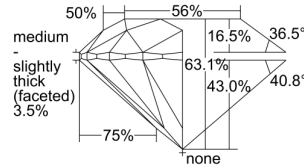

GIA®

FACSIMILE

GIA REPORT 1389833285

Verify this report at GIA.edu

GIA NATURAL DIAMOND DOSSIER®

May 27, 2021
GIA Report Number 1389833285
Shape and Cutting Style ..... Round Brilliant
Measurements ..... 5.85 - 5.92 x 3.71 mm

GRADING RESULTS

Carat Weight ..... 0.80 carat
Color Grade ..... F
Clarity Grade VS1
Cut Grade ..... Excellent

ADDITIONAL GRADING INFORMATION

Polish ..... Excellent
Symmetry ..... Very Good
Fluorescence ..... Faint
Clarity Characteristics ..... Cavity, Pinpoint
Inscription(s): GIA 1389833285

PROPORTIONS

Profile to actual proportions