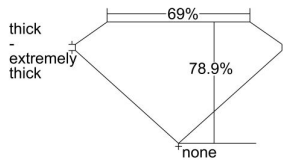

GIA®

FACSIMILE

GIA REPORT 6412338416

Verify this report at GIA.edu

GIA NATURAL DIAMOND DOSSIER®

November 23, 2021
GIA Report Number 6412338416
Shape and Cutting Style ..... Square Modified Brilliant
Measurements ..... 4.18 x 4.07 x 3.21 mm

GRADING RESULTS

Carat Weight ..... 0.46 carat
Color Grade ..... G
Clarity Grade SI1

ADDITIONAL GRADING INFORMATION

Polish ..... Very Good
Symmetry ..... Good
Fluorescence ..... None
Clarity Characteristics ..... Cloud
Inscription(s): GIA 6412338416

PROPORTIONS

Profile not to actual proportions

GRADING SCALES

GIA COLOR SCALE		GIA CLARITY SCALE			
COLORLESS	D	VERY VERY SLIGHTLY INCLUDED	FLAWLESS		
	E		INTERNALLY FLAWLESS		
	F	VERY SLIGHTLY INCLUDED	VVS₁		
	G		VVS₂		
	H		VS₁		
	NEAR COLORLESS	I	SLIGHTLY INCLUDED	VS₂	
		J		SI₁	
		FAINT	K	INCLUDED	SI₂
			L		I₁
			M		I₂
VERT LIGHT	N	INCLUDED	I₃		
	O				
	P				
	Q				
	R				
	S				
	T				
LIGHT	U				
	V				
	W				
	X				
Y					
Z