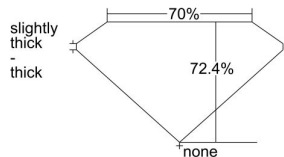

GIA®

FACSIMILE

GIA REPORT 1383188221

Verify this report at GIA.edu

GIA NATURAL DIAMOND DOSSIER®

March 27, 2021
GIA Report Number 1383188221
Shape and Cutting Style ..... Square Modified Brilliant
Measurements ..... 4.28 x 4.26 x 3.08 mm

GRADING RESULTS

Carat Weight ..... 0.50 carat
Color Grade ..... G
Clarity Grade SI2

ADDITIONAL GRADING INFORMATION

Polish ..... Excellent
Symmetry ..... Very Good
Fluorescence ..... None
Clarity Characteristics ..... Crystal
Inscription(s): GIA 1383188221

PROPORTIONS

Profile not to actual proportions

GRADING SCALES

GIA COLOR SCALE		GIA CLARITY SCALE			
COLORLESS	D	VERY VERY SLIGHTLY INCLUDED	FLAWLESS		
	E		INTERNALLY FLAWLESS		
	F		VVS₁		
	NEAR COLORLESS	G	VERY SLIGHTLY INCLUDED	VVS₂	
		H		VS₁	
		FAINT	I	SLIGHTLY INCLUDED	VS₂
			J		SI₁
			K		SI₂
	LIGHT	L	INCLUDED	I₁	
		M		I₂	
N		I₃			
O					
P					
Q					
R					
S					
T					
U					
V					
W					
X					
Y					
Z