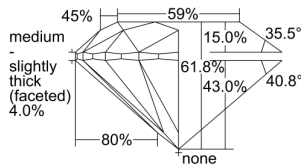

GIA®

FACSIMILE

GIA REPORT 2397414323

Verify this report at GIA.edu

GIA NATURAL DIAMOND DOSSIER®

July 09, 2021
GIA Report Number 2397414323
Shape and Cutting Style ..... Round Brilliant
Measurements ..... 5.37 - 5.40 x 3.33 mm

GRADING RESULTS

Carat Weight ..... 0.60 carat
Color Grade ..... H
Clarity Grade VS2
Cut Grade ..... Excellent

ADDITIONAL GRADING INFORMATION

Polish ..... Excellent
Symmetry ..... Excellent
Fluorescence ..... Medium Blue
Clarity Characteristics ..... Crystal, Cloud
Inscription(s): GIA 2397414323

PROPORTIONS

Profile to actual proportions

GRADING SCALES

GIA COLOR SCALE	GIA CLARITY SCALE	GIA CUT SCALE	
D	FLAWLESS	EXCELLENT	
E	INTERNALLY FLAWLESS		
F		VVS₁	VERY GOOD
G	VVS₂		
H	VS₁	GOOD	
I	VS₂		
J	SI₁	FAIR	
K	SI₂		
L	I₁	POOR	
M	I₂		
N	I₃		
O			
P			
Q			
R			
S			
T			
U			
V			
W			
X			
Y			
Z