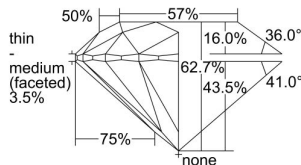

GIA®

FACSIMILE

GIA REPORT 6381290948

Verify this report at GIA.edu

GIA NATURAL DIAMOND DOSSIER®

April 09, 2021
GIA Report Number 6381290948
Shape and Cutting Style ..... Round Brilliant
Measurements ..... 5.69 - 5.71 x 3.57 mm

GRADING RESULTS

Carat Weight ..... 0.71 carat
Color Grade ..... J
Clarity Grade S11
Cut Grade ..... Excellent

ADDITIONAL GRADING INFORMATION

Polish ..... Excellent
Symmetry ..... Excellent
Fluorescence ..... Faint
Clarity Characteristics ..... Crystal
Inscription(s): GIA 6381290948

PROPORTIONS

Profile to actual proportions

GRADING SCALES

GIA COLOR SCALE	GIA CLARITY SCALE	GIA CUT SCALE
COLOREDLESS	FLAWLESS	EXCELLENT
D	INTERNALLY FLAWLESS	
E	VVS₁	VERY GOOD
F		
G	VS₁	GOOD
H		
I	SI₁	FAIR
J		
K	I₁	POOR
L		
M	I₂	
N	I₃	
O		
P		
Q		
R		
S		
T		
U		
V		
W		
X		
Y		
Z