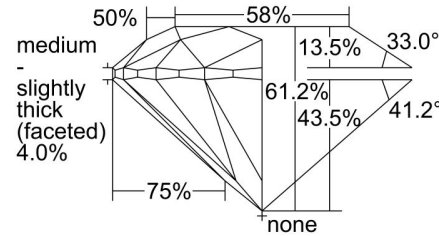

GIA NATURAL DIAMOND GRADING REPORT

September 02, 2021

GIA Report Number 2407079979

Shape and Cutting Style Round Brilliant

Measurements 6.86 - 6.91 x 4.21 mm

GRADING RESULTS

Carat Weight 1.23 carat

Color Grade J

Clarity Grade SI2

Cut Grade Excellent

ADDITIONAL GRADING INFORMATION

Polish Excellent

Symmetry Excellent

Fluorescence Medium Blue

Inscription(s): GIA 2407079979

Comments: Additional twinning wisps, clouds, pinpoints and surface graining are not shown.

PROPORTIONS

Profile to actual proportions

CLARITY CHARACTERISTICS

KEY TO SYMBOLS*

-  Twinning Wisp
-  Feather
-  Crystal
-  Needle

* Red symbols denote internal characteristics (inclusions). Green or black symbols denote external characteristics (blemishes). Diagram is an approximate representation of the diamond, and symbols shown indicate type, position, and approximate size of clarity characteristics. All clarity characteristics may not be shown. Details of finish are not shown.