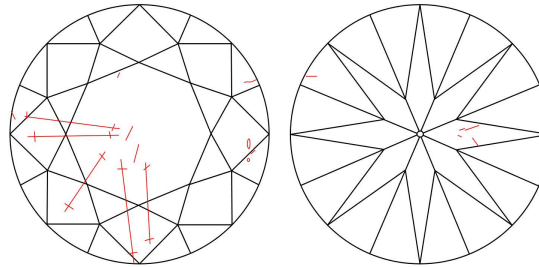

GIA NATURAL DIAMOND GRADING REPORT

September 02, 2021

GIA Report Number 2407079979

Shape and Cutting Style Round Brilliant

Measurements 6.86 - 6.91 x 4.21 mm

GRADING RESULTS

Carat Weight 1.23 carat

Color Grade J

Clarity Grade SI2

Cut Grade Excellent

ADDITIONAL GRADING INFORMATION

Polish Excellent

Symmetry Excellent

Fluorescence Medium Blue

Inscription(s): GIA 2407079979

Comments: Additional twinning wisps, clouds, pinpoints and surface graining are not shown.

PROPORTIONS

Profile to actual proportions

CLARITY CHARACTERISTICS

KEY TO SYMBOLS*

-  Twinning Wisp
-  Feather
-  Crystal
-  Needle

* Red symbols denote internal characteristics (inclusions). Green or black symbols denote external characteristics (blemishes). Diagram is an approximate representation of the diamond, and symbols shown indicate type, position, and approximate size of clarity characteristics. All clarity characteristics may not be shown. Details of finish are not shown.