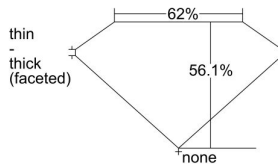

GIA®

FACSIMILE

GIA REPORT

7398188281

Verify this report at GIA.edu

GIA NATURAL DIAMOND DOSSIER®

June 25, 2021

GIA Report Number **7398188281**

Shape and Cutting Style ..... **Heart Brilliant**

Measurements ..... **5.02 x 5.48 x 3.08 mm**

GRADING RESULTS

Carat Weight ..... **0.53 carat**

Color Grade ..... **G**

Clarity Grade **S11**

ADDITIONAL GRADING INFORMATION

Polish ..... **Excellent**

Symmetry ..... **Excellent**

Fluorescence ..... **None**

Clarity Characteristics..... **Crystal, Feather, Cloud**

Inscription(s): **GIA 7398188281**

PROPORTIONS

Profile not to actual proportions

GRADING SCALES

GIA COLOR SCALE		GIA CLARITY SCALE			
COLORLESS	D	VERY VERY SLIGHTLY INCLUDED	FLAWLESS		
	E		INTERNALLY FLAWLESS		
	F	VERY SLIGHTLY INCLUDED	VVS₁		
	G		VVS₂		
	H		VS₁		
	NEAR COLORLESS	I	SLIGHTLY INCLUDED	VS₂	
		J		S1₁	
		FAINT	K	INCLUDED	S1₂
			L		I₁
			M		I₂
VERT LIGHT	N	INCLUDED	I₃		
	O				
	P				
	Q				
	R				
LIGHT	S				
	T				
	U				
	V				
	W				
X					
Y					
Z