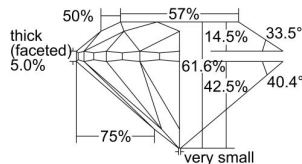

GIA®

FACSIMILE

GIA REPORT

5413223711

Verify this report at GIA.edu

GIA NATURAL DIAMOND DOSSIER®

November 11, 2021
GIA Report Number 5413223711
Shape and Cutting Style ..... Round Brilliant
Measurements ..... 5.60 - 5.67 x 3.47 mm

GRADING RESULTS

Carat Weight ..... 0.70 carat
Color Grade I
Clarity Grade SI2
Cut Grade ..... Very Good

ADDITIONAL GRADING INFORMATION

Polish ..... Excellent
Symmetry ..... Very Good
Fluorescence ..... Medium Blue
Clarity Characteristics ..... Cloud, Crystal
Inscription(s): GIA 5413223711

PROPORTIONS

Profile to actual proportions

GRADING SCALES

GIA
COLOR
SCALE

COLORESS	D
	E
	F
	G
	H
	I
	J
NEAR COLORESS	K
	L
FAINI	M
	N
	O
	P
	R
	S
	T
	U
	V
	W
	X
	Y
LIGHT	Z

GIA
CLARITY
SCALE

	FLAWLESS
	INTERNALLY FLAWLESS
VERY VERY SLIGHTLY INCLUDED	VVS₁
	VVS₂
VERY SLIGHTLY INCLUDED	VS₁
	VS₂
SLIGHTLY INCLUDED	SI₁
	SI₂
INCLUDED	I₁
	I₂
	I₃

GIA
CUT
SCALE

	EXCELLENT
	VERY GOOD
	GOOD
	FAIR
	POOR