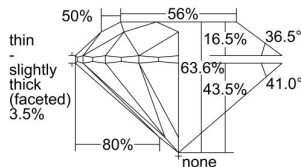

GIA®

FACSIMILE

GIA REPORT 6405148689

Verify this report at GIA.edu

GIA NATURAL DIAMOND DOSSIER®

August 30, 2021
GIA Report Number **6405148689**
Shape and Cutting Style ..... **Round Brilliant**
Measurements ..... **5.58 - 5.65 x 3.57 mm**

GRADING RESULTS

Carat Weight ..... **0.70 carat**
Color Grade ..... **I**
Clarity Grade **VS2**
Cut Grade ..... **Excellent**

ADDITIONAL GRADING INFORMATION

Polish ..... **Excellent**
Symmetry ..... **Very Good**
Fluorescence ..... **Medium Blue**
Clarity Characteristics ..... **Crystal**
Inscription(s): **GIA 6405148689**

PROPORTIONS

Profile to actual proportions

GRADING SCALES

GIA COLOR SCALE

COLOURLESS	D
	E
	F
	G
	H
	I
	J
NEAR COLOURLESS	K
	L
FAIN	M
	N
	O
	P
VERY LIGHT	Q
	R
	S
	T
	U
	V
	W
	X
	Y
LIGHT	Z

GIA CLARITY SCALE

FLAWLESS	VERY VERY SLIGHTLY INCLUDED	VVS₁	VVS₂	VS₁	VS₂	SI₁	SI₂	I₁	I₂	I₃	
											INTERNALLY FLAWLESS

GIA CUT SCALE

EXCELLENT
VERY GOOD
GOOD
FAIR
POOR