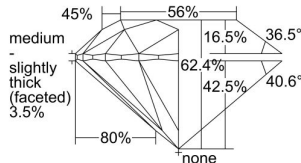

GIA®

FACSIMILE

GIA REPORT 6402398032

Verify this report at GIA.edu

GIA NATURAL DIAMOND DOSSIER®

September 15, 2021
GIA Report Number **6402398032**
Shape and Cutting Style ..... **Round Brilliant**
Measurements ..... **5.63 - 5.68 x 3.53 mm**

GRADING RESULTS

Carat Weight ..... **0.70 carat**
Color Grade ..... **F**
Clarity Grade **S11**
Cut Grade ..... **Excellent**

ADDITIONAL GRADING INFORMATION

Polish ..... **Excellent**
Symmetry ..... **Very Good**
Fluorescence ..... **None**
Clarity Characteristics ..... **Twinning Wisp**
Inscription(s): **GIA 6402398032**

PROPORTIONS

Profile to actual proportions