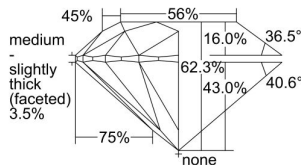

GIA®

FACSIMILE

GIA REPORT 5406644951

Verify this report at GIA.edu

GIA NATURAL DIAMOND DOSSIER®

October 07, 2021
GIA Report Number 5406644951
Shape and Cutting Style ..... Round Brilliant
Measurements ..... 5.39 - 5.42 x 3.37 mm

GRADING RESULTS

Carat Weight ..... 0.61 carat
Color Grade ..... F
Clarity Grade VS2
Cut Grade ..... Excellent

ADDITIONAL GRADING INFORMATION

Polish ..... Excellent
Symmetry ..... Excellent
Fluorescence ..... Faint
Clarity Characteristics ..... Crystal
Inscription(s): GIA 5406644951

PROPORTIONS

Profile to actual proportions