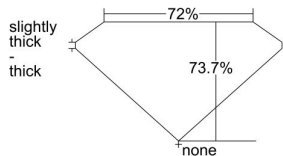

GIA®

FACSIMILE

GIA REPORT 6401497431

Verify this report at GIA.edu

GIA NATURAL DIAMOND DOSSIER®

September 23, 2021
GIA Report Number **6401497431**
Shape and Cutting Style ..... **Square Modified Brilliant**
Measurements ..... **5.28 x 5.26 x 3.88 mm**

GRADING RESULTS

Carat Weight ..... **0.90 carat**
Color Grade ..... **E**
Clarity Grade **VS2**

ADDITIONAL GRADING INFORMATION

Polish ..... **Excellent**
Symmetry ..... **Very Good**
Fluorescence ..... **None**
Clarity Characteristics ..... **Crystal, Feather**
Inscription(s): **GIA 6401497431**

PROPORTIONS

Profile not to actual proportions

GRADING SCALES

GIA COLOR SCALE		GIA CLARITY SCALE			
COLORLESS	D	VERY VERY SLIGHTLY INCLUDED	FLAWLESS		
	E		INTERNALLY FLAWLESS		
	F		VVS₁		
	G		VVS₂		
	H		VS₁		
	I		VS₂		
	NEAR COLORLESS	J	SLIGHTLY INCLUDED	SI₁	
		K		SI₂	
		L		I₁	
		FAINT	M	INCLUDED	I₂
N			I₃		
O					
VERT LIGHT	P				
	Q				
	R				
	LIGHT	S			
		T			
		U			
V					
W					
X					
Y					
Z