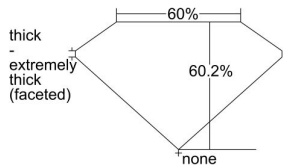

GIA®

FACSIMILE

GIA REPORT 2407328607

Verify this report at GIA.edu

GIA NATURAL DIAMOND DOSSIER®

October 07, 2021
GIA Report Number **2407328607**
Shape and Cutting Style ..... **Heart Brilliant**
Measurements ..... **5.08 x 6.14 x 3.69 mm**

GRADING RESULTS

Carat Weight ..... **0.70 carat**
Color Grade ..... **F**
Clarity Grade **S12**

ADDITIONAL GRADING INFORMATION

Polish ..... **Excellent**
Symmetry ..... **Good**
Fluorescence ..... **None**
Clarity Characteristics ..... **Feather**
Inscription(s): GIA 2407328607

PROPORTIONS

Profile not to actual proportions

GRADING SCALES

GIA COLOR SCALE		GIA CLARITY SCALE			
COLORLESS	D	VERY VERY SLIGHTLY INCLUDED	FLAWLESS		
	E		INTERNALLY FLAWLESS		
	F	VERY SLIGHTLY INCLUDED	VVS₁		
	G		VVS₂		
	H		VS₁		
	NEAR COLORLESS	I	SLIGHTLY INCLUDED	VS₂	
		J		S1₁	
		FAINT	K	INCLUDED	S1₂
			L		I₁
			M		I₂
VERT LIGHT	N	LIGHT	I₃		
	O				
	P				
	Q				
	R