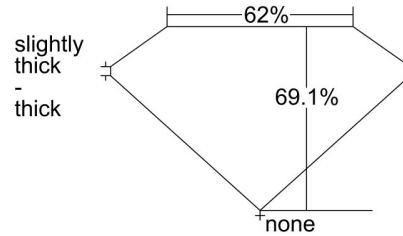

GIA NATURAL DIAMOND GRADING REPORT

January 06, 2020  
 GIA Report Number ..... 6342522464  
 Shape and Cutting Style ..... Emerald Cut  
 Measurements ..... 7.69 x 5.45 x 3.77 mm

GRADING RESULTS

Carat Weight ..... 1.50 carat  
 Color Grade ..... G  
 Clarity Grade ..... VS1

Profile not to actual proportions

CLARITY CHARACTERISTICS

KEY TO SYMBOLS\*

-  Feather
-  Needle
-  Pinpoint

\* Red symbols denote internal characteristics (inclusions). Green or black symbols denote external characteristics (blemishes). Diagram is an approximate representation of the diamond, and symbols shown indicate type, position, and approximate size of clarity characteristics. All clarity characteristics may not be shown. Details of finish are not shown.