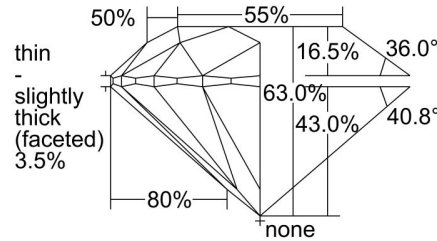

GIA NATURAL DIAMOND GRADING REPORT

July 06, 2021  
 GIA Report Number ..... 7396346084  
 Shape and Cutting Style ..... Round Brilliant  
 Measurements ..... 7.25 - 7.31 x 4.58 mm

GRADING RESULTS

Carat Weight ..... 1.50 carat  
 Color Grade ..... L  
 Clarity Grade ..... SI2  
 Cut Grade ..... Excellent

ADDITIONAL GRADING INFORMATION

Polish ..... Excellent  
 Symmetry ..... Excellent  
 Fluorescence ..... Medium Blue  
 Inscription(s): GIA 7396346084  
 Comments: Pinpoints are not shown.

PROPORTIONS

Profile to actual proportions

CLARITY CHARACTERISTICS

KEY TO SYMBOLS\*

- Crystal
- ~ Feather
- ∖ Needle
- ∩ Indented Natural

\* Red symbols denote internal characteristics (inclusions). Green or black symbols denote external characteristics (blemishes). Diagram is an approximate representation of the diamond, and symbols shown indicate type, position, and approximate size of clarity characteristics. All clarity characteristics may not be shown. Details of finish are not shown.