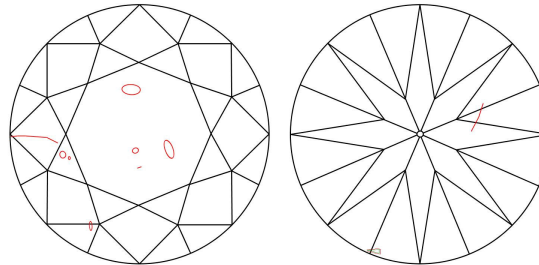

GIA NATURAL DIAMOND GRADING REPORT

July 06, 2021  
 GIA Report Number ..... 7396346084  
 Shape and Cutting Style ..... Round Brilliant  
 Measurements ..... 7.25 - 7.31 x 4.58 mm

GRADING RESULTS

Carat Weight ..... 1.50 carat  
 Color Grade ..... L  
 Clarity Grade ..... SI2  
 Cut Grade ..... Excellent

ADDITIONAL GRADING INFORMATION

Polish ..... Excellent  
 Symmetry ..... Excellent  
 Fluorescence ..... Medium Blue  
 Inscription(s): GIA 7396346084  
 Comments: Pinpoints are not shown.

PROPORTIONS

Profile to actual proportions

CLARITY CHARACTERISTICS

KEY TO SYMBOLS\*

- Crystal
- ~ Feather
- ∖ Needle
- ∩ Indented Natural

\* Red symbols denote internal characteristics (inclusions). Green or black symbols denote external characteristics (blemishes). Diagram is an approximate representation of the diamond, and symbols shown indicate type, position, and approximate size of clarity characteristics. All clarity characteristics may not be shown. Details of finish are not shown.