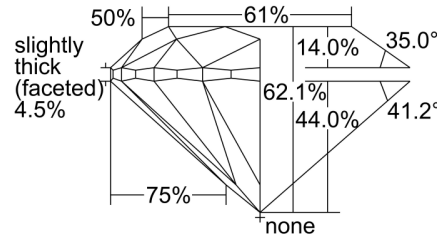

GIA NATURAL DIAMOND ORIGIN REPORT

May 14, 2020
GIA Report Number 2356321253
Shape and Cutting Style ..... Round Brilliant
Measurements ..... 6.92 - 6.97 x 4.31 mm

GRADING RESULTS

Carat Weight ..... 1.30 carat
Color Grade ..... G
Clarity Grade VS1
Cut Grade ..... Excellent

ADDITIONAL GRADING INFORMATION

Polish ..... Excellent
Symmetry ..... Excellent
Fluorescence ..... None
Inscription(s): GIA 2356321253
Comments: Clouds are not shown.

ORIGIN RESULTS

Country of Origin* This diamond producer aggregates its rough from: Botswana, Namibia, Canada, South Africa, and Lesotho

*Provenance of rough diamond is provided by producer.
Rough to polish verified by GIA laboratory.

PROPORTIONS

Profile to actual proportions