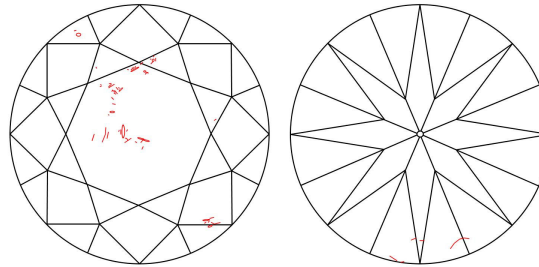

ADDITIONAL GRADING INFORMATION

Polish ..... Excellent  
 Symmetry ..... Excellent  
 Fluorescence ..... None  
 Inscription(s): GIA 1388277096  
 Comments: Pinpoints are not shown.

PROPORTIONS

Profile to actual proportions

CLARITY CHARACTERISTICS

KEY TO SYMBOLS\*

- Feather
- Crystal
- Needle

\* Red symbols denote internal characteristics (inclusions). Green or black symbols denote external characteristics (blemishes). Diagram is an approximate representation of the diamond, and symbols shown indicate type, position, and approximate size of clarity characteristics. All clarity characteristics may not be shown. Details of finish are not shown.