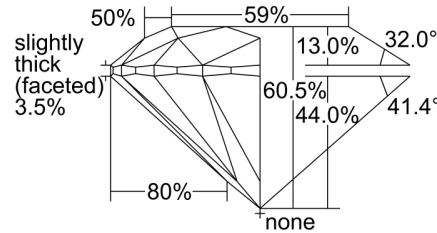

GIA NATURAL DIAMOND GRADING REPORT

April 09, 2021  
 GIA Report Number ..... 1388277096  
 Shape and Cutting Style ..... Round Brilliant  
 Measurements ..... 8.16 - 8.18 x 4.94 mm

GRADING RESULTS

Carat Weight ..... 2.01 carat  
 Color Grade ..... J  
 Clarity Grade ..... SI1  
 Cut Grade ..... Excellent

ADDITIONAL GRADING INFORMATION

Polish ..... Excellent  
 Symmetry ..... Excellent  
 Fluorescence ..... None  
 Inscription(s): GIA 1388277096  
 Comments: Pinpoints are not shown.

PROPORTIONS

Profile to actual proportions

CLARITY CHARACTERISTICS

KEY TO SYMBOLS\*

- Feather
- Crystal
- Needle

\* Red symbols denote internal characteristics (inclusions). Green or black symbols denote external characteristics (blemishes). Diagram is an approximate representation of the diamond, and symbols shown indicate type, position, and approximate size of clarity characteristics. All clarity characteristics may not be shown. Details of finish are not shown.