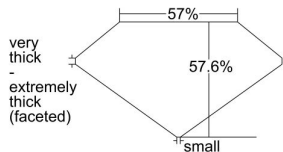

GIA®

FACSIMILE

GIA REPORT 3205262742

Verify this report at gia.edu

GIA DIAMOND DOSSIER®

June 18, 2015
GIA Report Number 3205262742
Shape and Cutting Style ..... Heart Brilliant
Measurements ..... 5.58 x 5.96 x 3.44 mm

GRADING RESULTS

Carat Weight ..... 0.72 carat
Color Grade ..... F
Clarity Grade VS2

ADDITIONAL GRADING INFORMATION

Polish ..... Very Good
Symmetry ..... Good
Fluorescence ..... Medium Blue
Clarity Characteristics ..... Twinning Wisp
Inscription(s): GIA 3205262742

PROPORTIONS

Profile not to actual proportions

GRADING SCALES

GIA COLOR SCALE		GIA CLARITY SCALE				
COLORLESS	D	VERY VERY SLIGHTLY INCLUDED	FLAWLESS			
	E		INTERNALLY FLAWLESS			
	F		VVS₁			
	NEAR COLORLESS	G	VERY SLIGHTLY INCLUDED	VVS₂		
		H		VS₁		
		FAINT	I	SLIGHTLY INCLUDED	VS₂	
			J		SI₁	
			LIGHT	K	INCLUDED	SI₂
	L	I₁				
	M	I₂				
N	NOT GRADED	I₃				
O						
P						
Q						
R						
S						
T						
U						
V						
W						
X						
Y						
Z