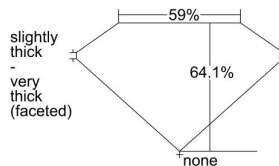

GIA®

FACSIMILE

GIA REPORT 6402442668

Verify this report at GIA.edu

GIA NATURAL DIAMOND DOSSIER®

September 22, 2021
GIA Report Number 6402442668
Shape and Cutting Style ..... Oval Brilliant
Measurements ..... 6.28 x 4.37 x 2.80 mm

GRADING RESULTS

Carat Weight ..... 0.50 carat
Color Grade ..... E
Clarity Grade VS1

ADDITIONAL GRADING INFORMATION

Polish ..... Excellent
Symmetry ..... Very Good
Fluorescence ..... Faint
Clarity Characteristics ..... Crystal, Needle, Pinpoint
Inscription(s): GIA 6402442668

PROPORTIONS

Profile not to actual proportions

GRADING SCALES

GIA COLOR SCALE		GIA CLARITY SCALE			
COLORLESS	D	VERY VERY SLIGHTLY INCLUDED	FLAWLESS		
	E		INTERNALLY FLAWLESS		
	F	VERY SLIGHTLY INCLUDED	VS₁		
	G		VS₂		
	H		VS₁		
	NEAR COLORLESS	I	SLIGHTLY INCLUDED	SI₁	
		J		SI₂	
		FAINT	K	INCLUDED	I₁
			L		I₂
			M		I₃
VERT LIGHT	N				
	O				
	P				
	Q				
	R				
	S				
	T				
LIGHT	U				
	V				
	W				
	X				
Y					
Z