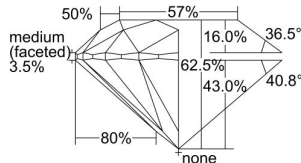

GIA®

FACSIMILE

GIA REPORT 2376594324

Verify this report at GIA.edu

GIA NATURAL DIAMOND DOSSIER®

March 04, 2021
GIA Report Number 2376594324
Shape and Cutting Style ..... Round Brilliant
Measurements ..... 5.75 - 5.79 x 3.61 mm

GRADING RESULTS

Carat Weight ..... 0.74 carat
Color Grade ..... E
Clarity Grade VVS2
Cut Grade ..... Excellent

ADDITIONAL GRADING INFORMATION

Polish ..... Excellent
Symmetry ..... Excellent
Fluorescence ..... Faint
Clarity Characteristics..... Needle, Pinpoint, Cloud
Inscription(s): GIA 2376594324

PROPORTIONS

Profile to actual proportions

GRADING SCALES

GIA COLOR SCALE

COLORED	D
	E
	F
	G
	H
	I
	J
NEAR COLORLESS	K
	L
	M
	N
	O
	P
	Q
	R
	S
	T
	U
	V
	W
	X
	Y
	Z

GIA CLARITY SCALE

FLAWLESS	INTERNAL FLAWLESS	
		FLAWLESS
VERY VERY SLIGHTLY INCLUDED	VVS₁	
	VVS₂	
VERY SLIGHTLY INCLUDED	VS₁	
	VS₂	
SLIGHTLY INCLUDED	SI₁	
	SI₂	
INCLUDED	I₁	
	I₂	
	I₃	

GIA CUT SCALE

EXCELLENT
VERY GOOD
GOOD
FAIR
POOR