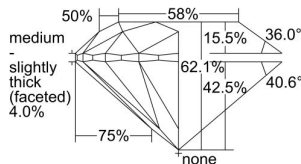

GIA®

FACSIMILE

GIA REPORT 6372270619

Verify this report at GIA.edu

GIA NATURAL DIAMOND DOSSIER®

January 18, 2021
GIA Report Number 6372270619
Shape and Cutting Style ..... Round Brilliant
Measurements ..... 5.37 - 5.41 x 3.35 mm

GRADING RESULTS

Carat Weight ..... 0.61 carat
Color Grade I
Clarity Grade SI2
Cut Grade ..... Excellent

ADDITIONAL GRADING INFORMATION

Polish ..... Excellent
Symmetry ..... Excellent
Fluorescence ..... Faint
Clarity Characteristics ..... Cloud
Inscription(s): GIA 6372270619

PROPORTIONS

Profile to actual proportions

GRADING SCALES

GIA COLOR SCALE	GIA CLARITY SCALE	GIA CUT SCALE	
D	FLAWLESS	EXCELLENT	
E	INTERNALLY FLAWLESS		
F		VVS₁	VERY GOOD
G	VVS₂		
H	VS₁	GOOD	
I	VS₂		
J	SI₁	FAIR	
K	SI₂		
L	I₁	POOR	
M	I₂		
N	I₃		
O			
P			
Q			
R			
S			
T			
U			
V			
W			
X			
Y			
Z