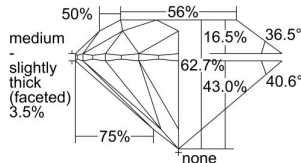

GIA®

FACSIMILE

GIA REPORT 1397984045

Verify this report at GIA.edu

GIA NATURAL DIAMOND DOSSIER®

September 25, 2021
GIA Report Number 1397984045
Shape and Cutting Style ..... Round Brilliant
Measurements ..... 5.89 - 5.93 x 3.71 mm

GRADING RESULTS

Carat Weight ..... 0.80 carat
Color Grade ..... K, Faint Brown
Clarity Grade S11
Cut Grade ..... Excellent

ADDITIONAL GRADING INFORMATION

Polish ..... Excellent
Symmetry ..... Excellent
Fluorescence ..... Strong Blue
Clarity Characteristics ..... Crystal, Feather
Inscription(s): GIA 1397984045

PROPORTIONS

Profile to actual proportions