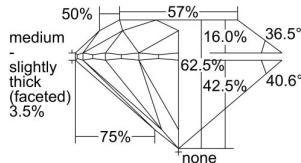

GIA®

FACSIMILE

GIA REPORT 6372864643

Verify this report at GIA.edu

GIA NATURAL DIAMOND DOSSIER®

March 22, 2021
GIA Report Number 6372864643
Shape and Cutting Style ..... Round Brilliant
Measurements ..... 5.50 - 5.54 x 3.45 mm

GRADING RESULTS

Carat Weight ..... 0.65 carat
Color Grade ..... H
Clarity Grade SI2
Cut Grade ..... Excellent

ADDITIONAL GRADING INFORMATION

Polish ..... Excellent
Symmetry ..... Excellent
Fluorescence ..... None
Clarity Characteristics ..... Crystal, Cloud
Inscription(s): GIA 6372864643

PROPORTIONS

Profile to actual proportions