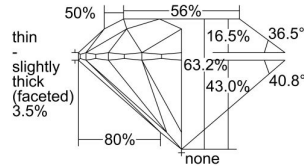

GIA®

FACSIMILE

GIA REPORT 7392109957

Verify this report at GIA.edu

GIA NATURAL DIAMOND DOSSIER®

June 17, 2021
GIA Report Number 7392109957
Shape and Cutting Style ..... Round Brilliant
Measurements ..... 5.03 - 5.08 x 3.19 mm

GRADING RESULTS

Carat Weight ..... 0.50 carat
Color Grade ..... F
Clarity Grade S11
Cut Grade ..... Excellent

ADDITIONAL GRADING INFORMATION

Polish ..... Excellent
Symmetry ..... Very Good
Fluorescence ..... Faint
Clarity Characteristics..... Crystal, Cloud, Feather
Inscription(s): GIA 7392109957

PROPORTIONS

Profile to actual proportions