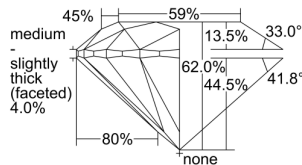

GIA®

FACSIMILE

GIA REPORT 1408572429

Verify this report at GIA.edu

GIA NATURAL DIAMOND DOSSIER®

October 06, 2021
GIA Report Number 1408572429
Shape and Cutting Style ..... Round Brilliant
Measurements ..... 6.21 - 6.26 x 3.86 mm

GRADING RESULTS

Carat Weight ..... 0.92 carat
Color Grade ..... H
Clarity Grade S11
Cut Grade ..... Excellent

ADDITIONAL GRADING INFORMATION

Polish ..... Excellent
Symmetry ..... Excellent
Fluorescence ..... Faint
Clarity Characteristics..... Cloud, Crystal, Feather
Inscription(s): GIA 1408572429

PROPORTIONS

Profile to actual proportions