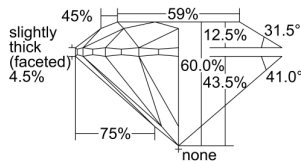

GIA®

FACSIMILE

GIA REPORT 5396406023

Verify this report at GIA.edu

GIA NATURAL DIAMOND DOSSIER®

August 23, 2021
GIA Report Number 5396406023
Shape and Cutting Style ..... Round Brilliant
Measurements ..... 5.29 - 5.30 x 3.18 mm

GRADING RESULTS

Carat Weight ..... 0.55 carat
Color Grade ..... D
Clarity Grade S11
Cut Grade ..... Excellent

ADDITIONAL GRADING INFORMATION

Polish ..... Excellent
Symmetry ..... Excellent
Fluorescence ..... Medium Blue
Clarity Characteristics ..... Crystal
Inscription(s): GIA 5396406023

PROPORTIONS

Profile to actual proportions

GRADING SCALES

GIA COLOR SCALE	GIA CLARITY SCALE	GIA CUT SCALE	
D	FLAWLESS	EXCELLENT	
E	INTERNALLY FLAWLESS		
F		VVS₁	VERY GOOD
G	VVS₂		
H	VS₁	GOOD	
I	VS₂		
J	S1₁	FAIR	
K	S1₂		
L	I₁	POOR	
M	I₂		
N	I₃		
O			
P			
Q			
R			
S			
T			
U			
V			
W			
X			
Y			
Z