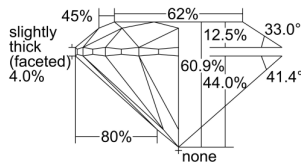

GIA®

FACSIMILE

GIA REPORT 5386830628

Verify this report at GIA.edu

GIA NATURAL DIAMOND DOSSIER®

May 26, 2021
GIA Report Number 5386830628
Shape and Cutting Style ..... Round Brilliant
Measurements ..... 5.94 - 5.99 x 3.63 mm

GRADING RESULTS

Carat Weight ..... 0.80 carat
Color Grade I
Clarity Grade S11
Cut Grade ..... Excellent

ADDITIONAL GRADING INFORMATION

Polish ..... Excellent
Symmetry ..... Excellent
Fluorescence ..... Medium Blue
Clarity Characteristics ..... Cloud, Crystal
Inscription(s): GIA 5386830628

PROPORTIONS

Profile to actual proportions

GRADING SCALES

GIA COLOR SCALE	GIA CLARITY SCALE	GIA CUT SCALE	
D	FLAWLESS	EXCELLENT	
E	INTERNALLY FLAWLESS		
F		VVS₁	VERY GOOD
G	VVS₂		
H	VS₁	GOOD	
I	VS₂		
J	S1₁	FAIR	
K	S1₂		
L	I₁	POOR	
M	I₂		
N	I₃		
O			
P			
Q			
R			
S			
T			
U			
V			
W			
X			
Y			
Z